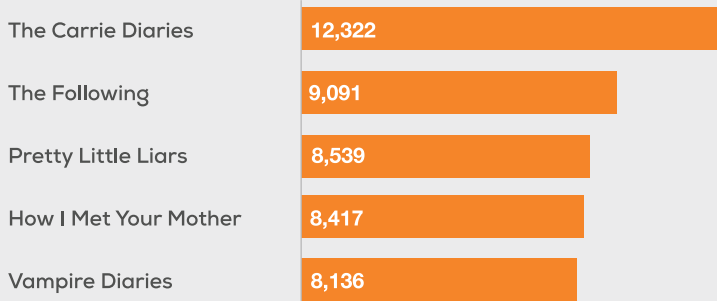

JANUARY 2013

SHOW TRACKS-01/2013

432,813

Tracked shows are shows users flag as the most important to them to follow & receive notifications about when episodes air.

URLS REMOVED-01/2013

79,228

URLs removed by SideReel because they violated our terms of service.

FEATURED SOURCES WATCHED-01/2013

1,612,745

Content destinations officially promoted by copyright holders.

TOP 5 SHOWS-TRACKS

TOP 5 SHOWS-VISITS

TOP 10 SHOWS JANUARY 2013-SIDEREEL METER

The SideReel Meter, on a 100-point scale, uses a detailed calculation of SideReel user trends to measure the most popular TV shows of the past month.

ALL TIME

TOTAL SHOW TRACKS

11,627,648

Track Show 

Tracked shows are shows users flag as the most important to them to follow & receive notifications about when episodes air.

FEATURED SOURCES

509,800

iTunes hulu