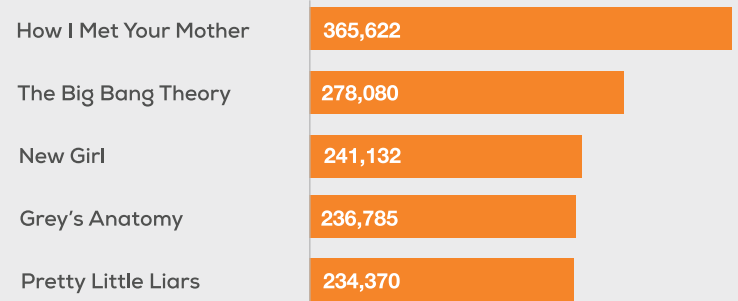

JANUARY 2013

SHOW TRACKS-01/2013

432,813

Tracked shows are shows users flag as the most important to them to follow & receive notifications about when episodes air.

URLS REMOVED-01/2013

79,228

URLs removed by SideReel because they violated our terms of service.

FEATURED SOURCES WATCHED-01/2013

1,612,745

Content destinations officially promoted by copyright holders.

TOP 5 SHOWS-TRACKS

TOP 5 SHOWS-VISITS

TOP 10 SHOWS JANUARY 2013-SIDEREEL METER

The SideReel Meter, on a 100-point scale, uses a detailed calculation of SideReel user trends to measure the most popular TV shows of the past month.

ALL TIME

TOTAL SHOW TRACKS

11,627,648

Track Show 

Tracked shows are shows users flag as the most important to them to follow & receive notifications about when episodes air.

FEATURED SOURCES

509,800

iTunes hulu