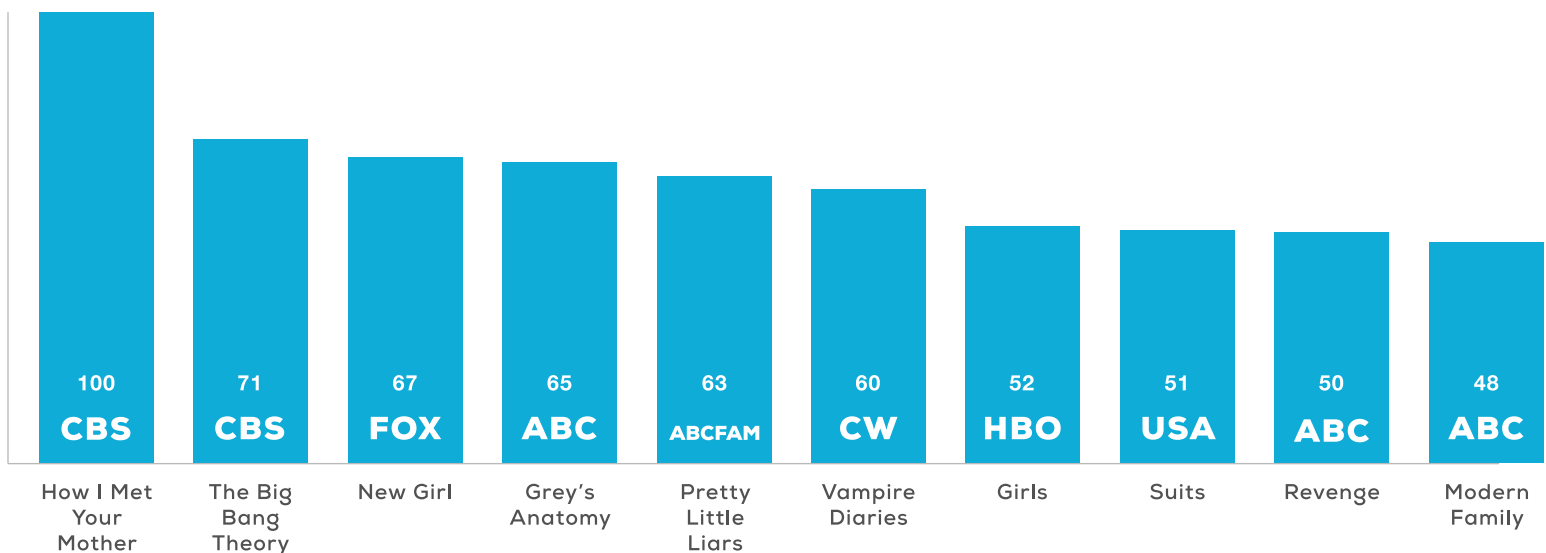

JANUARY 2013

SHOW TRACKS-01/2013

432,813

Tracked shows are shows users flag as the most important to them to follow & receive notifications about when episodes air.

URLS REMOVED-01/2013

79,228

URLs removed by SideReel because they violated our terms of service.

FEATURED SOURCES WATCHED-01/2013

1,612,745

Content destinations officially promoted by copyright holders.

TOP 5 SHOWS-TRACKS

TOP 5 SHOWS-VISITS

TOP 10 SHOWS JANUARY 2013-SIDEREEL METER

The SideReel Meter, on a 100-point scale, uses a detailed calculation of SideReel user trends to measure the most popular TV shows of the past month.

ALL TIME

TOTAL SHOW TRACKS

11,627,648

Track Show 

Tracked shows are shows users flag as the most important to them to follow & receive notifications about when episodes air.

FEATURED SOURCES

509,800

iTunes hulu